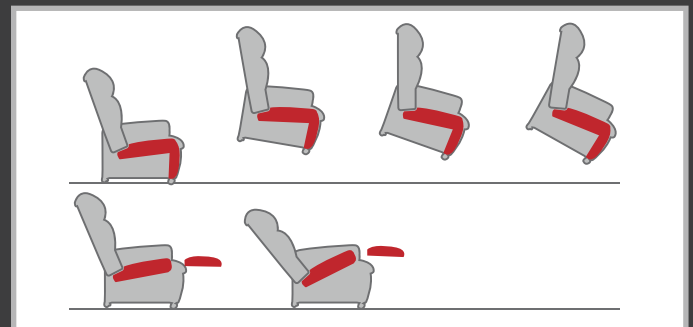

HY2209

Tilt in Space // Bariatric //
Single Motor //
Lift & Recline // Standard //

This Bariatric 'Tilt in Space' lift and recline mechanism has a single 8Kn motor and is one of our most popular Bariatric models.

Supplied as a lift and recline action, with integrated base.

Specifications

| | Standard | Wide |
|-------------------------|---------------|----------|
| Seat frame width (mm) | 550, 600, 650 | 700, 750 |
| Seat height (mm) | 460 | 460 |
| Seat depth (mm) | 500 | 500 |
| Capacity (kg) | 220 | 220 |
| Foot rest capacity (kg) | 60 | 60 |
| Variable angle lift | - | - |

Maximum lift capacity: **220kg / 35st**

Accessories

2 Proline 2 Button Handset Cable

Code: HY9064-2

75858 Styleline 3 Button Handset Cable

Code: HY9086